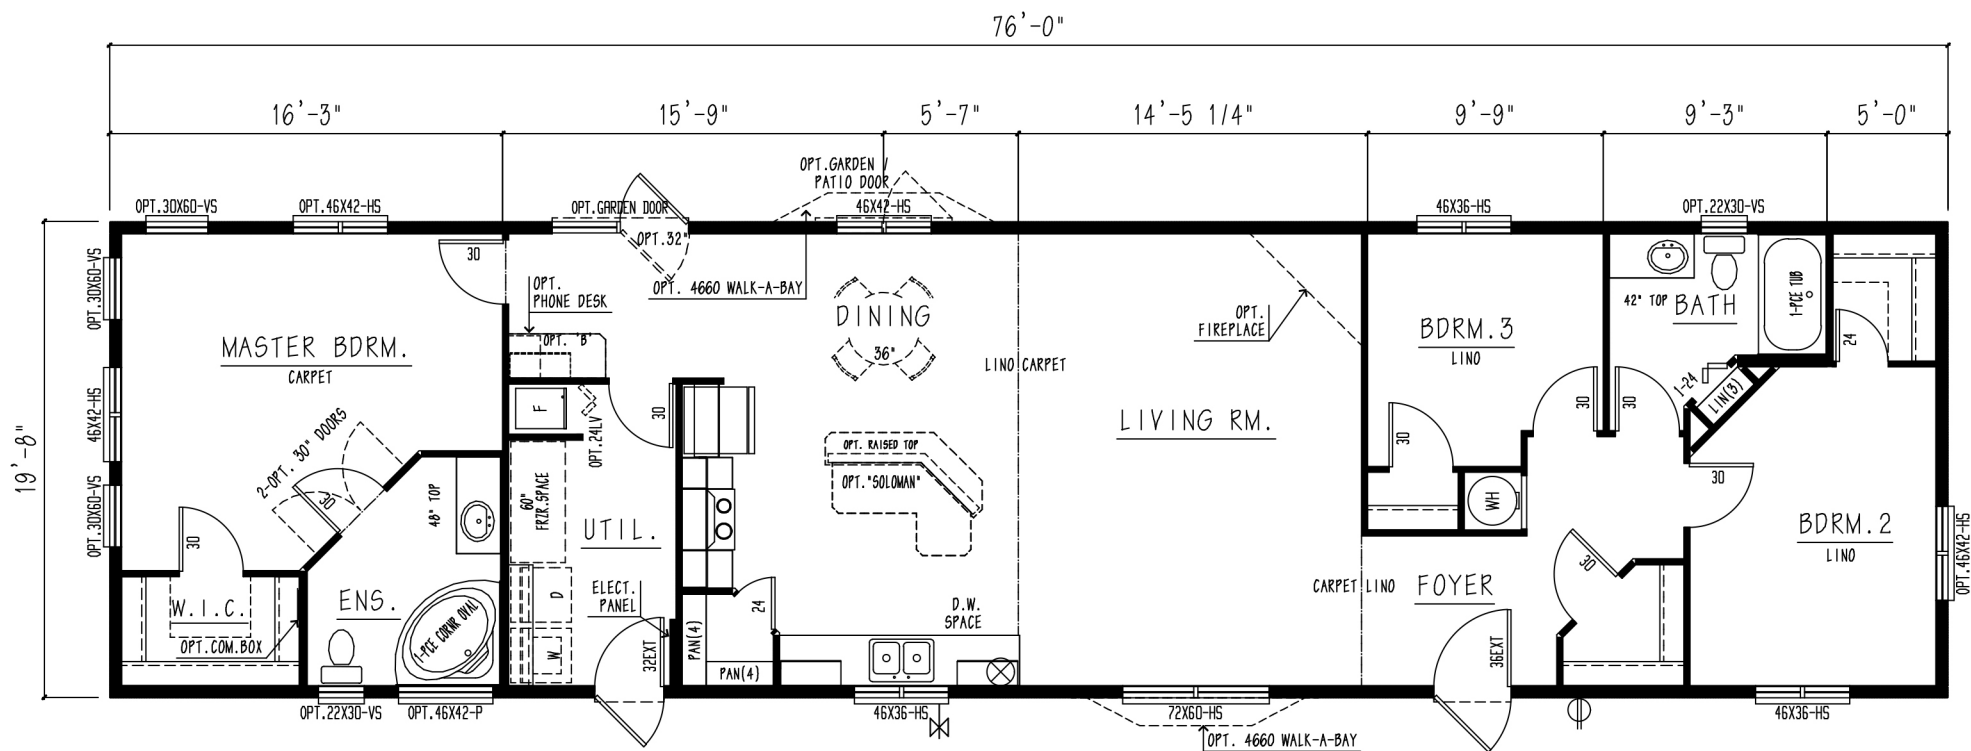

MRD2076-161-C-1

- 1520 sqft.
- 3 Bedroom
- 2 Bathroom

Triple M Housing
www.triplehousing.com

3501 Giffen Road North,
Lethbridge, Alberta T1H 0E8
Tel: 403.320.8588 Fax: 403.320.9004