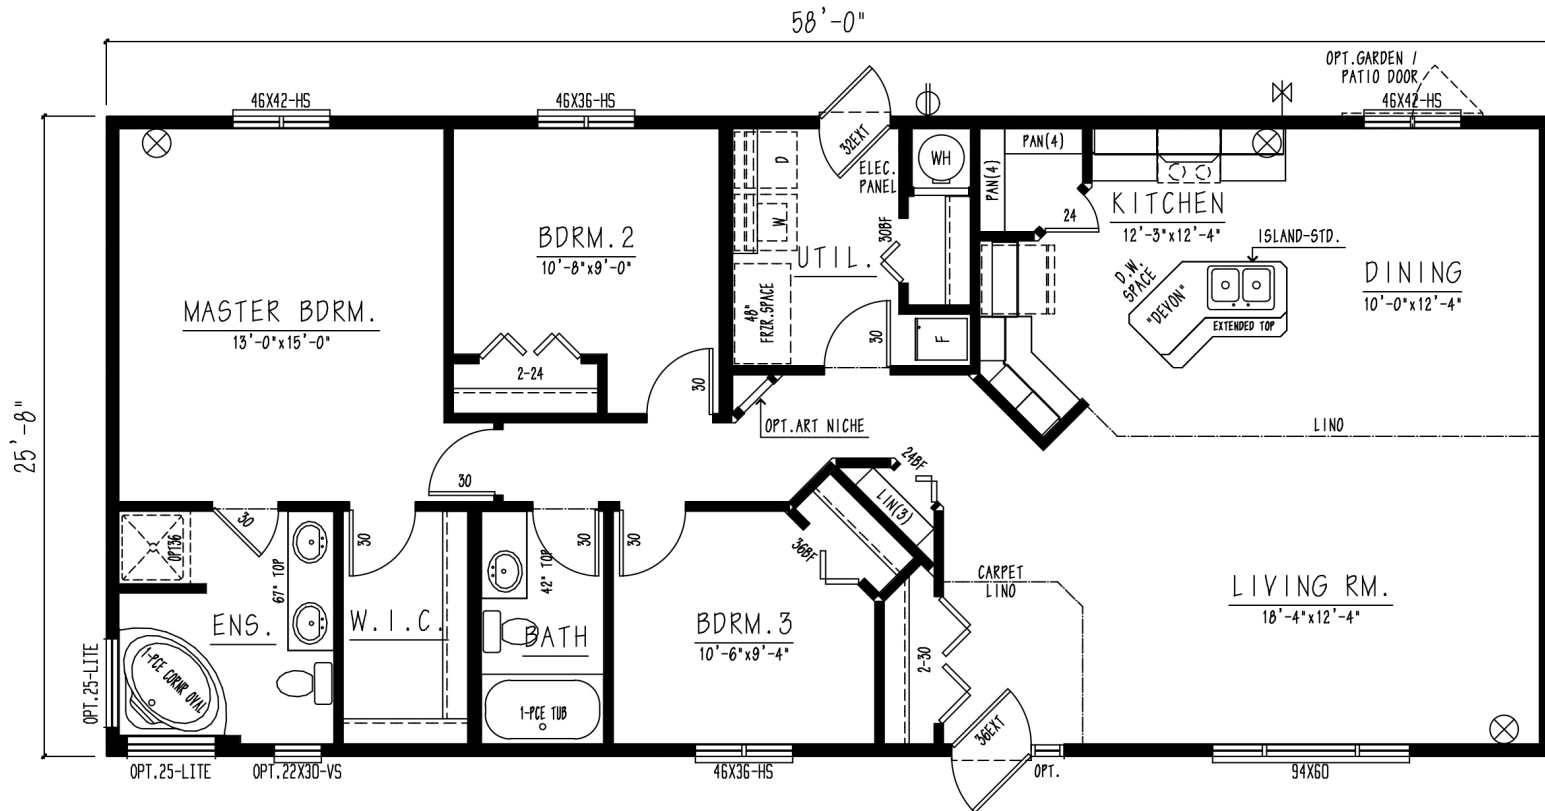

The Lewiston

MRTM2658-LEW-C-1

- 1508 sqft.
- 3 Bedroom
- 2 Bathroom

SAMPLE FRONT ELEVATION

Triple M Housing
www.triplehousing.com

3501 Giffen Road North,
 Lethbridge, Alberta T1H 0E8
 Tel: 403.320.8588 Fax: 403.320.9004