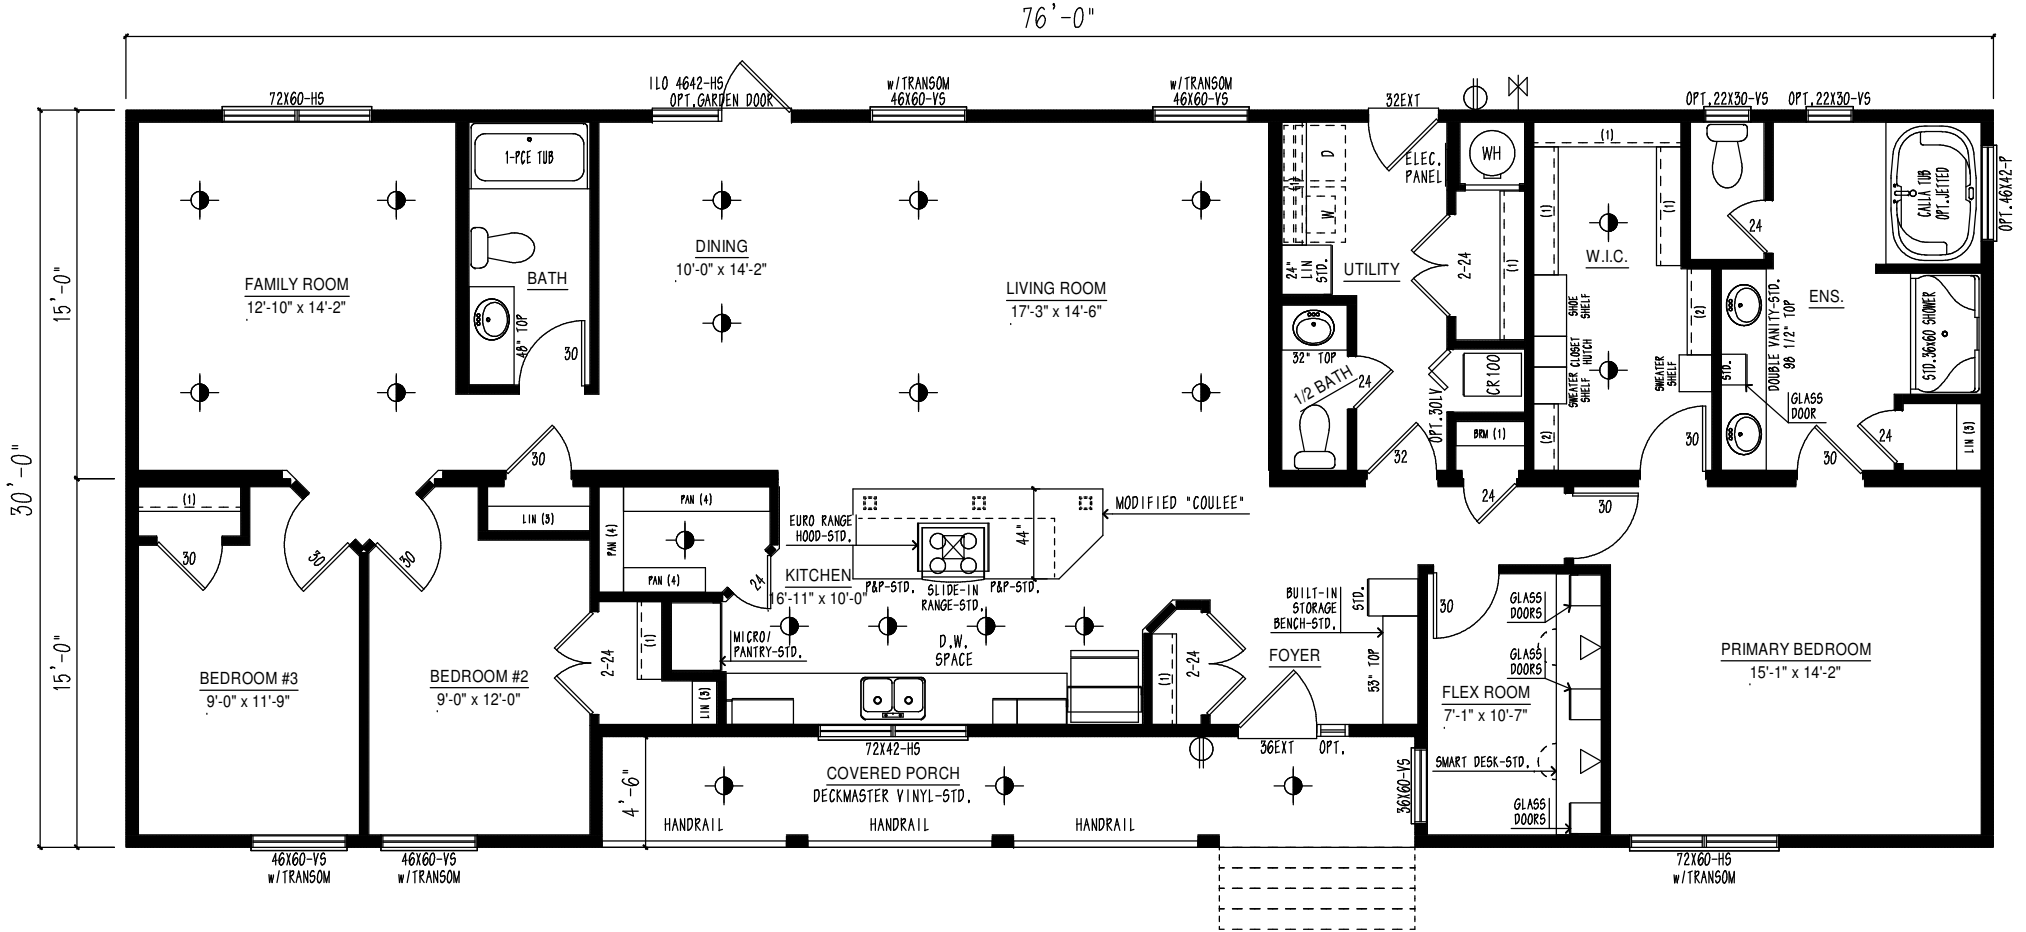

\*THIS DRAWING AND DESIGN IS COPYRIGHT PROTECTED AND SHALL NOT BE REPRODUCED IN WHOLE OR IN PART WITHOUT PRIOR WRITTEN AUTHORIZATION OF TRIPLE M HOUSING LTD.\*

the "COULEE VIEW"

	EXTERIOR G.F.I.
	FROST FREE TAP
	TV/PHONE JACK